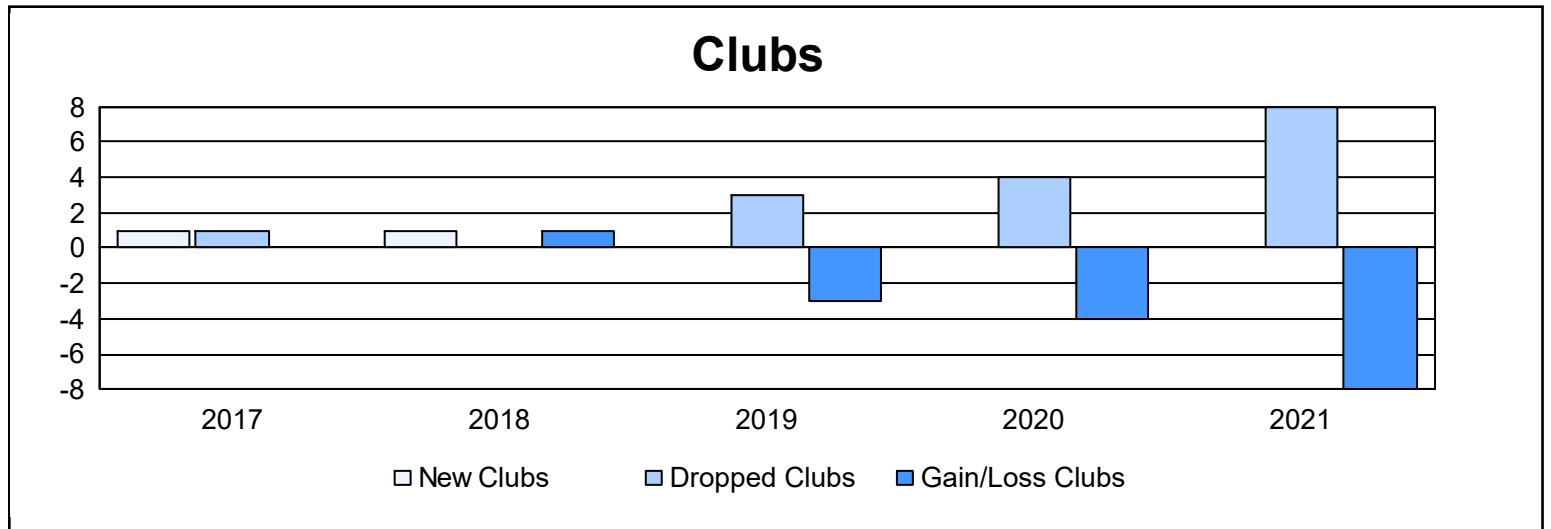

Year	New Clubs	Dropped Clubs	Gain/ Loss Clubs	New Members	Charter Members	Reinstate Members	Transfer Members	Total Member Added	Total Members Dropped	Gain/ Loss Members
2016-2017	1	1	0	185	26	1	6	218	254	-36
2017-2018	1	0	1	247	23	7	7	284	230	54
2018-2019	0	3	-3	117	1	8	9	135	215	-80
2019-2020	0	4	-4	93	0	2	3	98	204	-106
2020-2021	0	8	-8	65	0	4	4	73	276	-203
Average	0	3	-3	141	10	4	6	162	236	-74

Membership Composition June 2021 Cumulative

Gender Composition June 2021 Cumulative