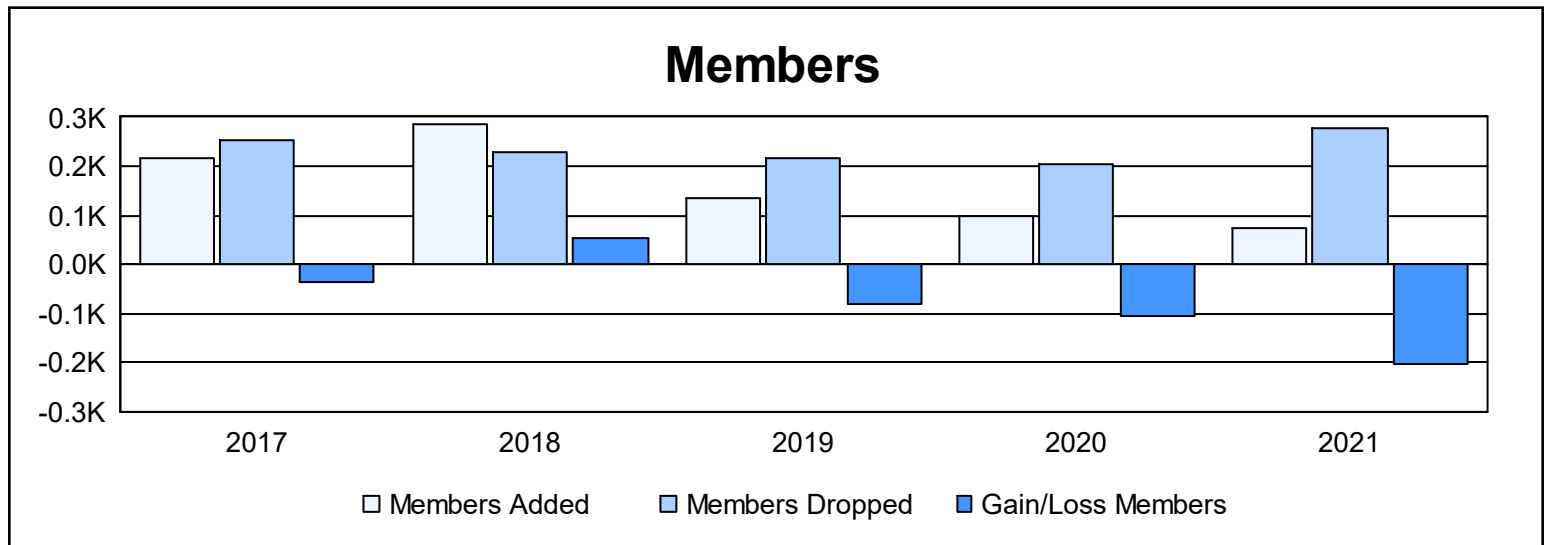

Year	New Clubs	Dropped Clubs	Gain/ Loss Clubs	New Members	Charter Members	Reinstate Members	Transfer Members	Total Member Added	Total Members Dropped	Gain/ Loss Members
2016-2017	1	1	0	185	26	1	6	218	254	-36
2017-2018	1	0	1	247	23	7	7	284	230	54
2018-2019	0	3	-3	117	1	8	9	135	215	-80
2019-2020	0	4	-4	93	0	2	3	98	204	-106
2020-2021	0	8	-8	65	0	4	4	73	276	-203
Average	0	3	-3	141	10	4	6	162	236	-74

Membership Composition June 2021 Cumulative

Gender Composition June 2021 Cumulative