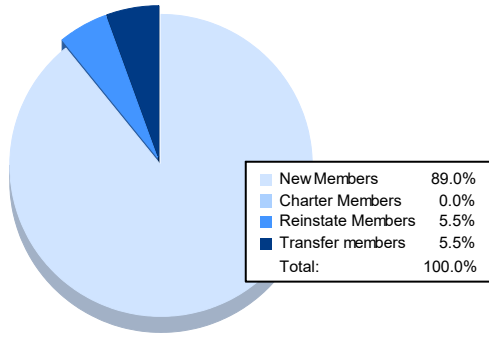

Year	New Clubs	Dropped Clubs	Gain/ Loss Clubs	New Members	Charter Members	Reinstate Members	Transfer Members	Total Member Added	Total Members Dropped	Gain/ Loss Members
2016-2017	1	1	0	185	26	1	6	218	254	-36
2017-2018	1	0	1	247	23	7	7	284	230	54
2018-2019	0	3	-3	117	1	8	9	135	215	-80
2019-2020	0	4	-4	93	0	2	3	98	204	-106
2020-2021	0	8	-8	65	0	4	4	73	276	-203
Average	0	3	-3	141	10	4	6	162	236	-74

Membership Composition June 2021 Cumulative

Gender Composition June 2021 Cumulative